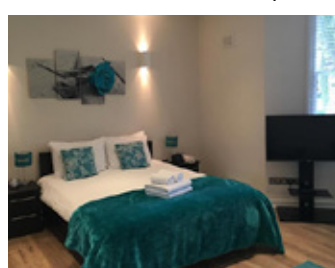

Victoria - Vincent Square